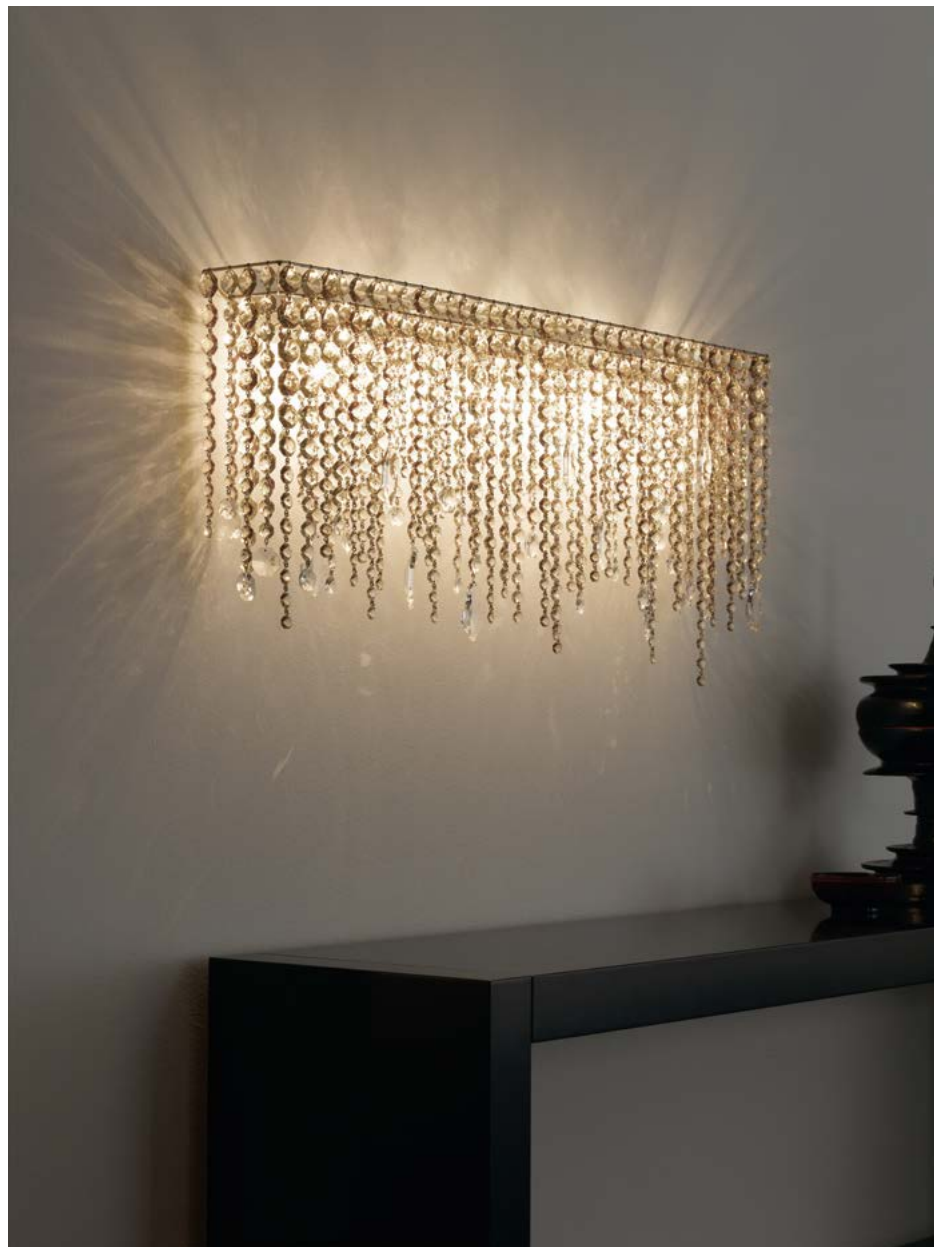

LOLLI e MEMMOLI

LOLLI e MEMMOLI

Via Fratelli Vivarini 7, I-20141 Milano, Italy
tel +39 02 895 023 42 fax +39 02 895 409 74
info@lollimemmoli.it www.lollimemmoli.it

in the picture Ariel applique 100

Ariel applique

Design by Ivan Lolli and Mario Memmoli
2006

Wall lamp providing diffused light with an essential form. Octagon crystal chains end with different shape pendants. The height and the thickness of the crystal body remain unchanged.

Authenticity and holograms Each lamp Lolli e Memmoli is a unique piece and made by hand.

Each lamp is however submitted to a strict quality control, which grants a perfect integrity and functionality. Any asymmetries are considered inherent feature of the product, expression of its unique character and craft.

Each lamp is provided with a signed metal badge on the structure proving its authenticity. Each lamp is identified by a numbered hologram put on its certificate and its structure.

Lolli e Memmoli lamps are Made in Italy product and produced entirely in Italy with parts of Italian preferential origin.

Registered Ornamental Design n° MI2013O000061

Model	Dimensions	Specifications	Technical details
60	L 60 x D 11 x H 40 cm	Mounting wall Environment indoor Construction Material italian crystal colored or clear, iron chrome plated structure Customizations available on request	Light source LED E14-5W class A+ supported E14 bulbs class range A++, A, B, C, D, E. Voltage 230V Electrical cable 3 x 0,75 mmq Packaging timber box treated in compliance with ISPM15 Certifications: IP20 CE
80	L 80 x D 11 x H 40 cm		
100	L 100 x D 11 x H 40 cm		
120	L 120 x D 11 x H 40 cm