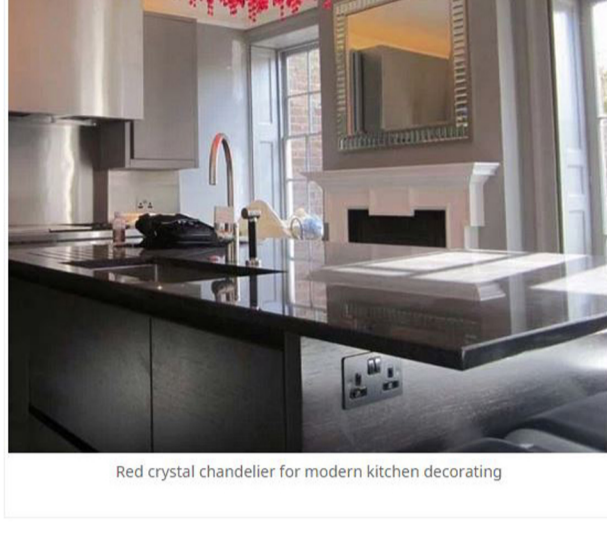

Lolli e Memmoli is a well-known lighting company that create striking, remarkable and distinctive lighting fixtures for present day interior style. Their modern day chandeliers, ceiling light patterns and wall lighting fixtures produced of white and colorful crystals are meticulously created by hand with close focus to each and every detail.

Modern day chandelier layout trends